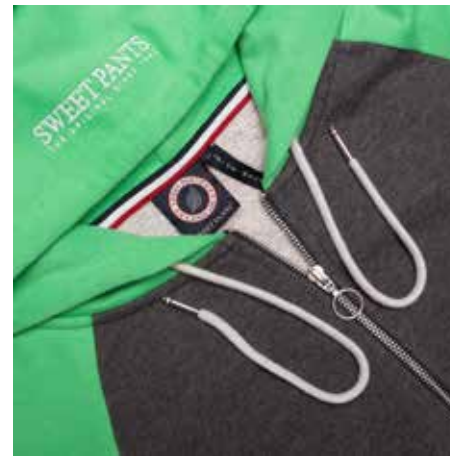

# Colors: KID DRESS HOOD RAGLAN CALIFORNIA

WHITE /  
GALAXIE BLUE

GREY MARL /  
PINK

BLACK MARL /  
ARIZONA GREEN

NAVY /  
YELLOW CREAM

Ref: **KID COSY PIQUE**

UNISEX

Fabric: **PIQUE DOUBLE FACE**  
Size: 2-4-6-8-10-12-14-16