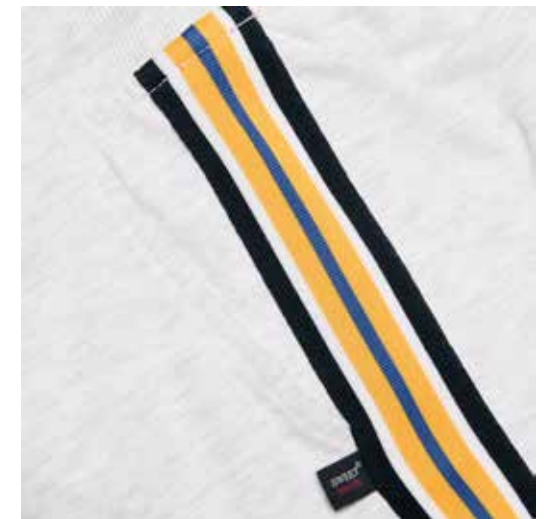

Ref: **TKID LINE SHORT**

BOYS

Fabric: **Molleton TERRY**
Size: **2-4-6-8-10-12-14-16**

Price: **28 € / 70 €**