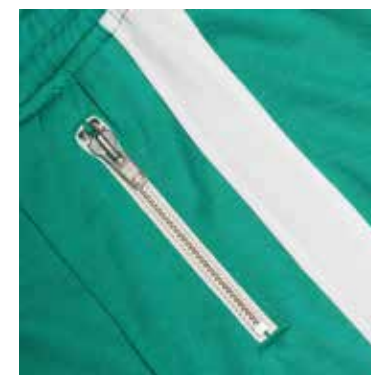

LASER GREEN