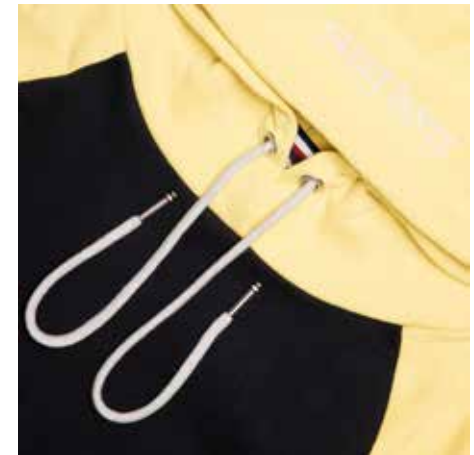

# Colors: KID CROP HOOD RAGLAN CALIFORNIA

WHITE /  
GALAXIE BLUE

GREY MARL /  
PINK

BLACK MARL /  
ARIZONA GREEN

NAVY /  
YELLOW CREAM

Ref: KID DRESS HOOD RAGLAN CALIFORNIA

GIRLS

Fabric: Molleton TERRY WASHED