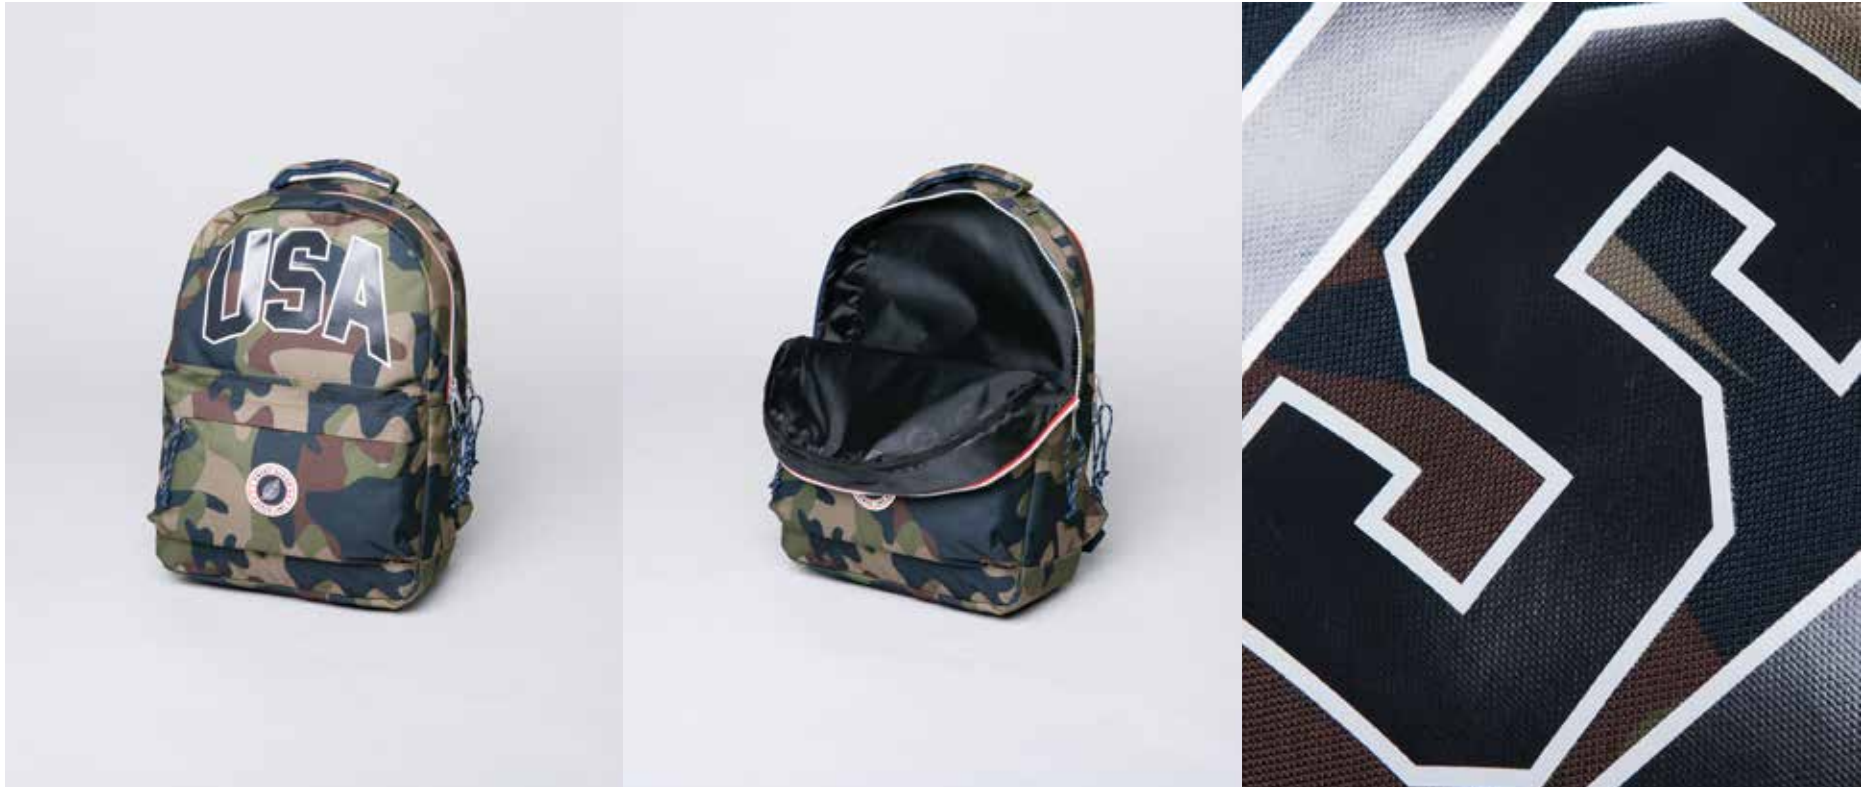

BLACK

NAVY

ANTHRACITE

Ref: STATES

PACK DE 6 PIECES:
2 pcs / couleurs

Fabric: 100% Polyester

Colors: STATES

CAMOU KAKI