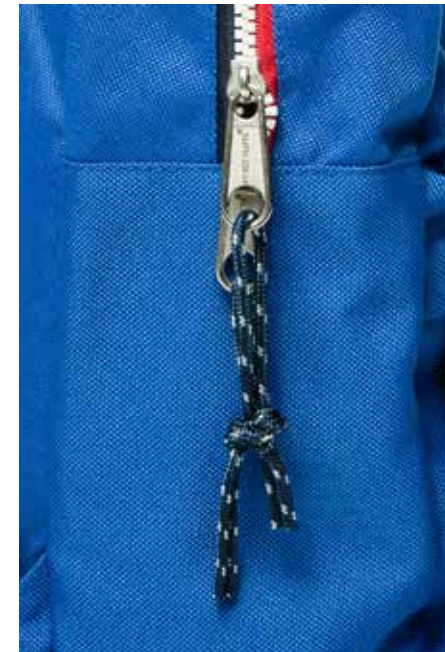

Ref: **LOOPS**

Fabric: **100% Polyester**

Price: **22 € / 55 €**